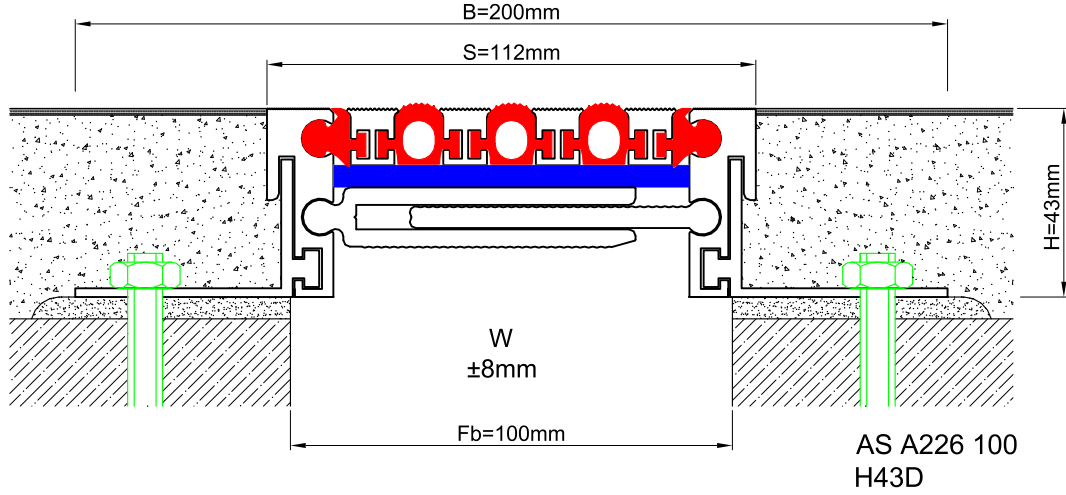

AS A226 flush mounted profiles can easily be applied to all types of floors and load bearing capacities are designed for heavy vehicles, cars or pedestrians depending on the gap inquired. Adjustable interlocking profile and gasket configuration makes it available for very large openings and enables to meet displacements in 3 directions. If inquired, AS A226 can be applied with wall type AS A126 and this dual application brings in a decorative aspect. Profiles are delivered factory-assembled.

FLOOR

* Visuals are representative and the profile configuration may differ depending on the characteristics requested.

GASKET COLORS: BLACK (highlighted), GREY, BEIGE, Custom Colors available.

LOCATION	MODEL	GAP (Fb) mm	HEIGHT (H) MM	OVERALL WIDTH (B) mm	VISIBLE WIDTH (S) mm	MOVEMENT (W) mm	LOAD CAPACITY	STANDARD LENGTH (mt)
Floor to Floor	AS A226-035	35	43 / 58 / 68 / 88	135	48	± 2	70 kN 300 kN	3
	AS A226-050	50	43 / 58 / 68 / 88	158	70	± 4	35 kN 120 kN	3
	AS A226-080	80	43 / 58 / 68 / 88	180	92	± 6	25 kN 60 kN	3
	AS A226-100	100	43 / 58 / 68 / 88	200	112	± 8		3
	AS A226-120	120	43 / 58 / 68 / 88	220	133	± 10		3
	AS A226-140	140	43 / 58 / 68 / 88	240	153	± 12		3
	AS A226-160	160	43 / 58 / 68 / 88	268	180	± 14		3
	AS A226-180	180	43 / 58 / 68 / 88	280	193	± 16		3
	AS A226-200	200	43 / 58 / 68 / 88	305	218	± 18		3

Note: Please ask for different sizes

Profil No Profile Number	AS A226 100	AS A226 100K
Fb (mm)	100	100
H (mm) yaklaşık approx.	43	43
W± (mm) yaklaşık approx.	±8	±8
Renk Color	Alüminyum: Natürel, Fitiller: Siyah, gri, diğer Aluminum: Natural, Inserts: Black, grey, others	
Malzeme Material	Alüminyum, TPE Termoplastik Elastomer Aluminum, TPE Thermoplastic Elastomer	
Standart Uzunluk Standard Length	3	
Yükleme Kapasitesi Load-Bearing Capacity	