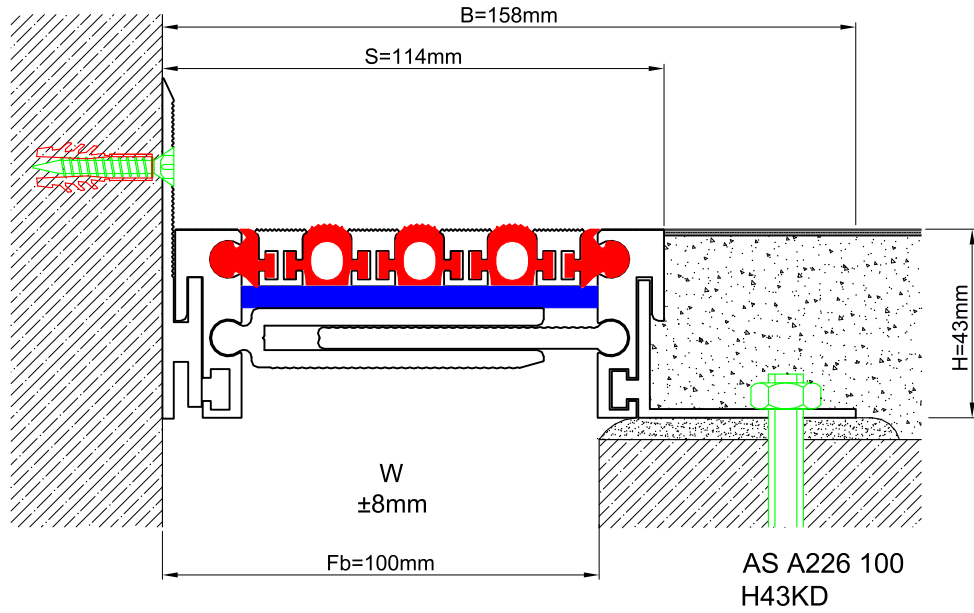

AS A226 flush mounted profiles can easily be applied to all types of floors and load bearing capacities are designed for heavy vehicles, cars or pedestrians depending on the gap inquired. Adjustable interlocking profile and gasket configuration makes it available for very large openings and enables to meet displacements in 3 directions. If inquired, AS A226 can be applied with wall type AS A126 and this dual application brings in a decorative aspect. Profiles are delivered factory-assembled.

FLOOR

* Visuals are representative and the profile configuration may differ depending on the characteristics requested.

GASKET COLORS: BLACK (highlighted), GREY, BEIGE, Custom Colors available.

LOCATION	MODEL	GAP (Fb) mm	HEIGHT (H) MM	OVERALL WIDTH (B) mm	VISIBLE WIDTH (S) mm	MOVEMENT (W) mm	LOAD CAPACITY	STANDARD LENGTH (mt)
Floor to Floor	AS A226-035	35	43 / 58 / 68 / 88	135	48	± 2	70 kN 300 kN	3
	AS A226-050	50	43 / 58 / 68 / 88	158	70	± 4	35 kN 120 kN	3
	AS A226-080	80	43 / 58 / 68 / 88	180	92	± 6	25 kN 60 kN	3
	AS A226-100	100	43 / 58 / 68 / 88	200	112	± 8		3
	AS A226-120	120	43 / 58 / 68 / 88	220	133	± 10		3
	AS A226-140	140	43 / 58 / 68 / 88	240	153	± 12		3
	AS A226-160	160	43 / 58 / 68 / 88	268	180	± 14		3
	AS A226-180	180	43 / 58 / 68 / 88	280	193	± 16		3
	AS A226-200	200	43 / 58 / 68 / 88	305	218	± 18		3

Note: Please ask for different sizes

Profil No Profile Number	AS A226 100	AS A226 100K
Fb (mm)	100	100
H (mm) yaklaşık approx.	43	43
W± (mm) yaklaşık approx.	±8	±8
Renk Color	Alüminyum: Natürel, Fitiller: Siyah, gri, diğer Aluminum: Natural, Inserts: Black, grey, others	
Malzeme Material	Alüminyum, TPE Termoplastik Elastomer Aluminum, TPE Thermoplastic Elastomer	
Standart Uzunluk Standard Length	3	
Yükleme Kapasitesi Load-Bearing Capacity	