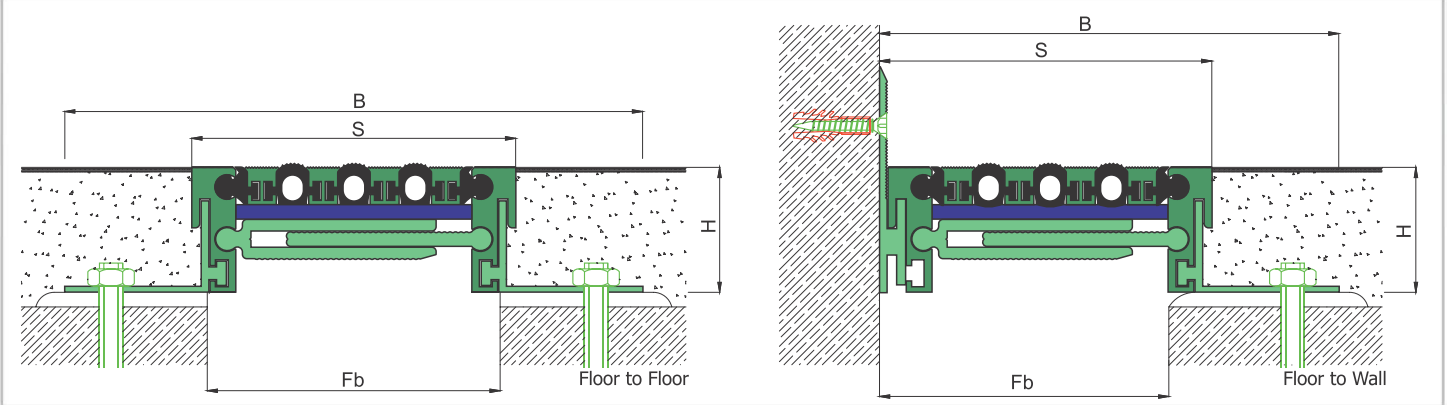

AS A226 flush mounted profiles can easily be applied to all types of floors and load bearing capacities are designed for heavy vehicles, cars or pedestrians depending on the gap inquired. Adjustable interlocking profile and gasket configuration makes it available for very large openings and enables to meet displacements in 3 directions. If inquired, AS A226 can be applied with wall type AS A126 and this dual application brings in a decorative aspect. Profiles are delivered factory-assembled.

FLOOR

* Visuals are representative and the profile configuration may differ depending on the characteristics requested.

GASKET COLORS: BLACK (highlighted), GREY, BEIGE, Custom Colors available.

LOCATION	MODEL	GAP (Fb) mm	HEIGHT (H) MM	OVERALL WIDTH (B) mm	VISIBLE WIDTH (S) mm	MOVEMENT (W) mm	LOAD CAPACITY	STANDARD LENGTH (mt)
Floor to Floor	AS A226-035	35	43 / 58 / 68 / 88	135	48	± 2	70 kN 300 kN	3
	AS A226-050	50	43 / 58 / 68 / 88	158	70	± 4	35 kN 120 kN	3
	AS A226-080	80	43 / 58 / 68 / 88	180	92	± 6	25 kN 60 kN	3
	AS A226-100	100	43 / 58 / 68 / 88	200	112	± 8		3
	AS A226-120	120	43 / 58 / 68 / 88	220	133	± 10		3
	AS A226-140	140	43 / 58 / 68 / 88	240	153	± 12		3
	AS A226-160	160	43 / 58 / 68 / 88	268	180	± 14		3
	AS A226-180	180	43 / 58 / 68 / 88	280	193	± 16		3
	AS A226-200	200	43 / 58 / 68 / 88	305	218	± 18		3

Note: Please ask for different sizes

Profil No Profile Number	AS A226 100	AS A226 100K
Fb (mm)	100	100
H (mm) yaklaşık approx.	43	43
W± (mm) yaklaşık approx.	±8	±8
Renk Color	Alüminyum: Natürel, Fitiller: Siyah, gri, diğer Aluminum: Natural, Inserts: Black, grey, others	
Malzeme Material	Alüminyum, TPE Termoplastik Elastomer Aluminum, TPE Thermoplastic Elastomer	
Standart Uzunluk Standard Length	3	
Yükleme Kapasitesi Load-Bearing Capacity	